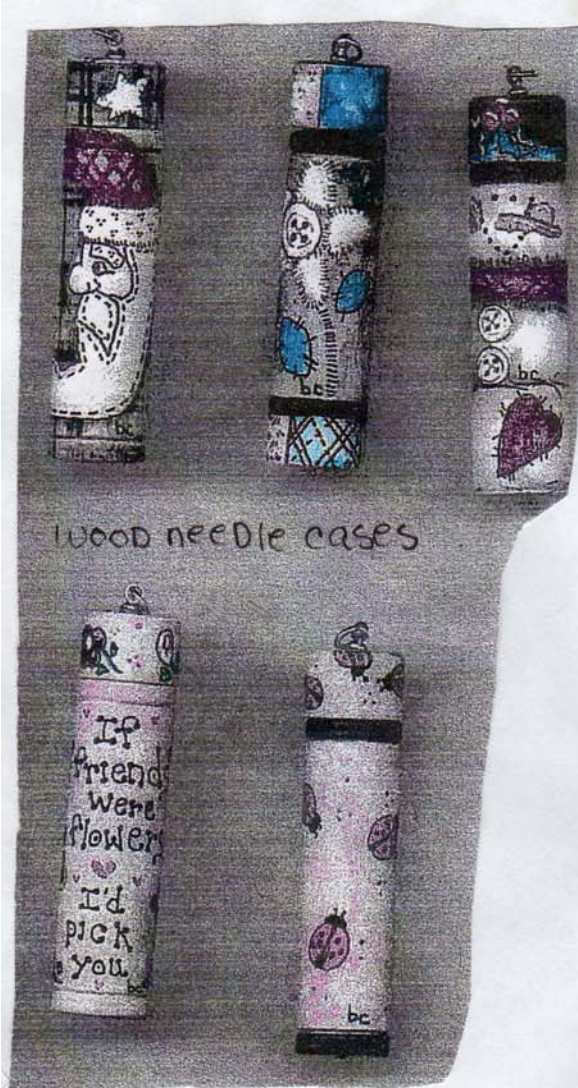

714-350-4763

bcmagnetcreations@yahoo.com

wood needle cases

4x4 Tins

Tins, wood needle cases + scissor pulls designs
can be made to match magnet designs.

Purse Locket

hand painted
detail inside.

27" chain
available in
silver or gold

bc creations

Compact is a
magnet to hold
your needle.

magnetic
scissor pull

clip on back

sold without scisso

choose your design
from the 3/4" round
magnet catalogue